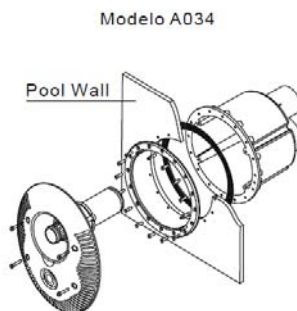

NUOTO CONTRO CORRENTE

COUNTER FLOW SYSTEM

INSTALLATIONS

INSTALLATION IN CONCRETE SWIMMING POOLS

INSTALLATION IN CONCRETE SWIMMING POOLS WITH LINER

INSTALLATION IN PREFABRICATED SWIMMING POOLS

INSTALLATION IN PANELLED SWIMMING POOLS WITH LINER

X-POWER EUROSWM DIMENSIONAL DATA

X-POWER EUROSWM DIMENSIONAL DATA