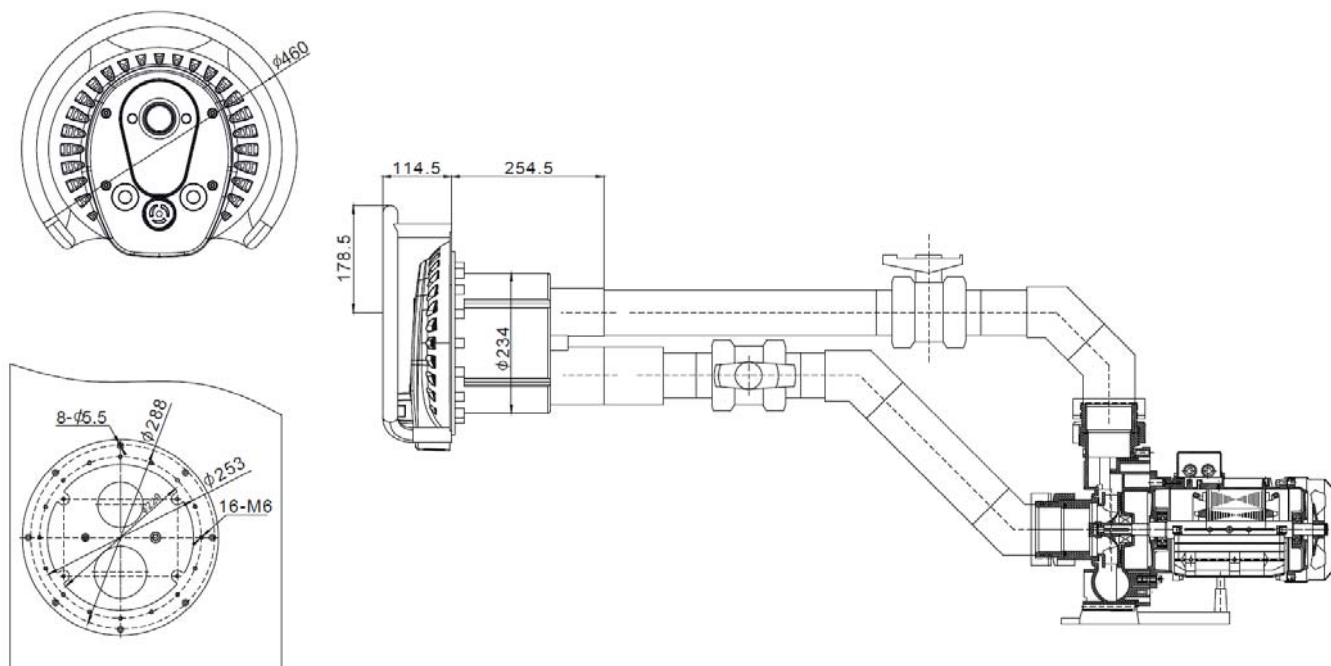

NUOTO CONTRO CORRENTE

COUNTER FLOW SYSTEM

INSTALLATIONS

INSTALLATION IN CONCRETE SWIMMING POOLS

INSTALLATION IN CONCRETE SWIMMING POOLS WITH LINER

INSTALLATION IN PREFABRICATED SWIMMING POOLS

INSTALLATION IN PANELLED SWIMMING POOLS WITH LINER

X-POWER EUROSWM DIMENSIONAL DATA

X-POWER EUROSWM DIMENSIONAL DATA