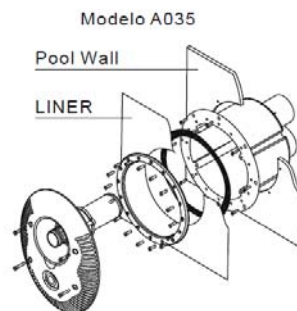

NUOTO CONTRO CORRENTE

COUNTER FLOW SYSTEM

INSTALLATIONS

INSTALLATION IN CONCRETE SWIMMING POOLS

INSTALLATION IN CONCRETE SWIMMING POOLS WITH LINER

INSTALLATION IN PREFABRICATED SWIMMING POOLS

INSTALLATION IN PANELLED SWIMMING POOLS WITH LINER

X-POWER EUROSWM DIMENSIONAL DATA

X-POWER EUROSWM DIMENSIONAL DATA