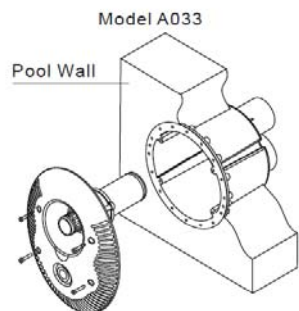

NUOTO CONTRO CORRENTE

COUNTER FLOW SYSTEM

INSTALLATIONS

INSTALLATION IN CONCRETE SWIMMING POOLS

INSTALLATION IN CONCRETE SWIMMING POOLS WITH LINER

INSTALLATION IN PREFABRICATED SWIMMING POOLS

INSTALLATION IN PANELLED SWIMMING POOLS WITH LINER

X-POWER EUROSWM DIMENSIONAL DATA

X-POWER EUROSWM DIMENSIONAL DATA