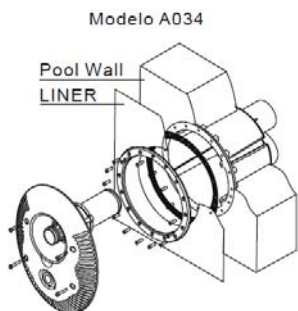

NUOTO CONTRO CORRENTE

COUNTER FLOW SYSTEM

INSTALLATIONS

INSTALLATION IN CONCRETE SWIMMING POOLS

INSTALLATION IN CONCRETE SWIMMING POOLS WITH LINER

INSTALLATION IN PREFABRICATED SWIMMING POOLS

INSTALLATION IN PANELLED SWIMMING POOLS WITH LINER

X-POWER EUROSWM DIMENSIONAL DATA

X-POWER EUROSWM DIMENSIONAL DATA